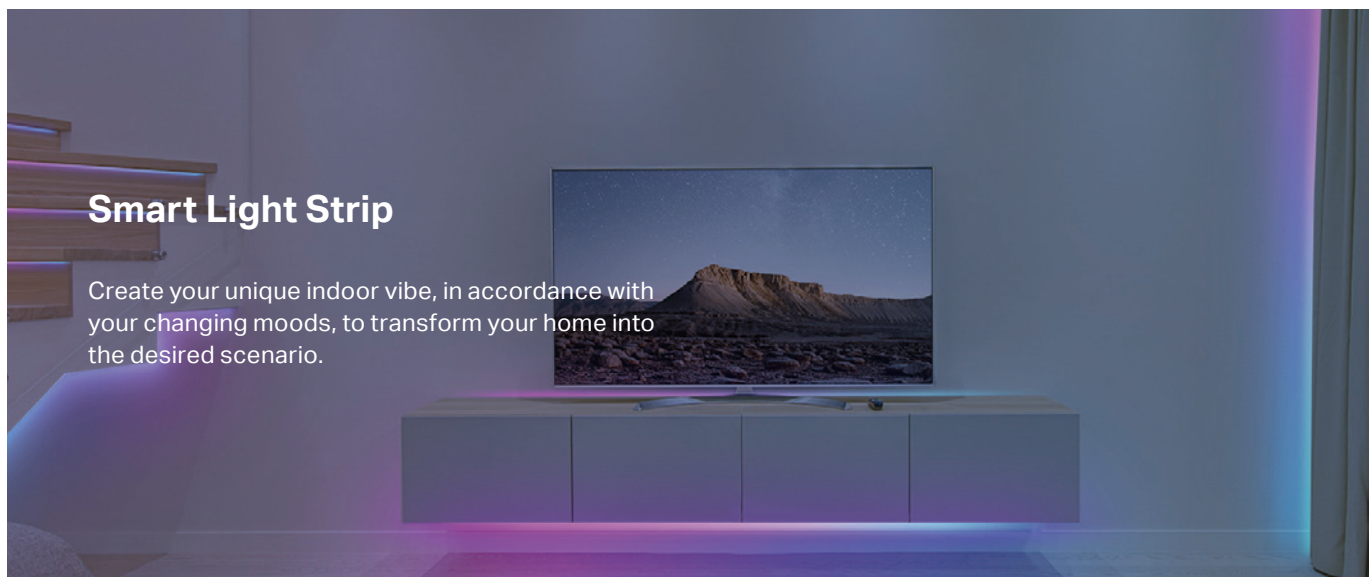

Durable PU Coating

PU coating covers the entire strip to avoid surface scratches.

Tapo L900 (5m / 2× 5m / 4× 5m)

Smart Wi-Fi Light Strip, Multicolor

Multicolor

Easily design scenarios for your daily routine or activities by customizing brightness, light temperature, and colors—with 16 million colors to choose from.

- **Cuttable and Easy to Install** - The 5-meter LED light strip can be easily cut to adjust the length. Fit it for the perfect environment, stick it with a 3M adhesive, and place it in the exact spot you desire.*
- **Adjust with Ease** - Manage your lighting at your fingertips with the Tapo app to create the perfect atmosphere in your home.
- **Set Your Times** - Create a regular schedule to turn on/off with the light effect you set.
- **Sunrise and Sunset Modes** - Automatically activate your light according to your time zone.
- **No Hub Required** - Connect directly to your home's secure Wi-Fi network. No need for a hub or extra equipment.
- **Free up Your Hands with Voice Control** - Works with Google Assistant and Amazon Alexa.
- **Remote Control from Anywhere** - Instantly turn connected devices on/off wherever you are via the Tapo app.
- **A Deterrent for Your Home** - Turn on Away Mode to simulate someone being at home.
- **Measure Your Energy Consumption** - Keep an eye on your energy usage with energy monitoring.

*Note: Once you cut the Light Strip, the excess part cannot be used.