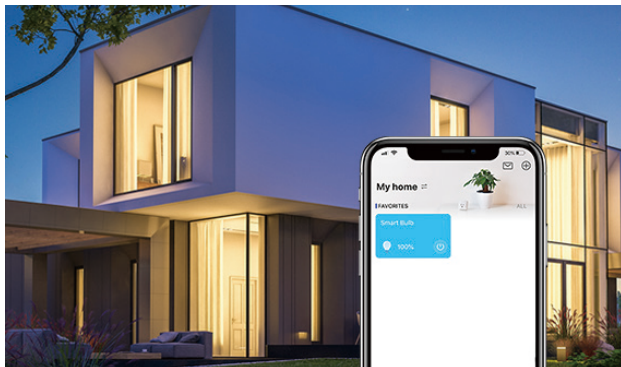

▶ Works with Apple HomeKit

Manage your Tapo L535 via Apple mobile devices or talking to your HomePod Mini.

▶ Remote & App Control

Enables individual or grouping control remotely via the Tapo app. You can also control Tapo L535 using voice commands.