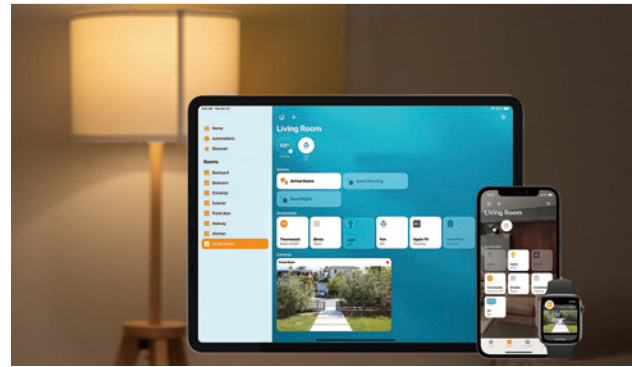

▶ Works with Apple HomeKit

Manage your Tapo L535 via Apple mobile devices or talking to your HomePod Mini.

▶ Remote & App Control

Enables individual or grouping control remotely via the Tapo app. You can also control Tapo L535 using voice commands.