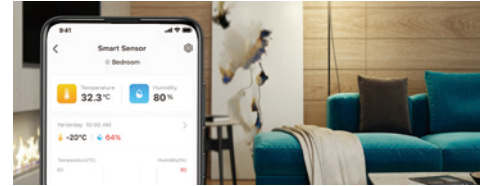

Hub Required

▶ Professionally Stylish

With a modern, robust design, Tapo smart thermometer perfectly fits the décor of your small spaces or bedroom.

▶ Accurate Monitoring

Accurate monitoring with data updating every 2 seconds.
(Accuracy: $\pm 0.54^{\circ}\text{F}/\pm 0.3^{\circ}\text{C}$ and $\pm 3\% \text{RH}$)