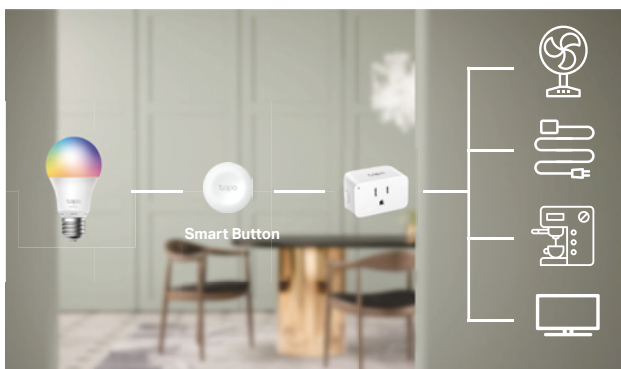

Smart Floodlight

Extend your smart lighting to outdoor spaces, and light up your yard for better night views and security.

Control It Your Way

Smart Button

Tapo S200D & S200B

Control From Multiple Locations

The Tapo smart button enables control of multiple lights, electronics, and small appliances. It's possible to control your smart appliances from two or more locations.

One-Click Alarm

Helps keep your vulnerable loved ones safe with a button for them to press and notify you if anything unfortunate happens. Install the button near the shower, tub, or toilet for easier access for your loved ones.

Collective Control

Set up the Tapo App to coordinate with other Tapo small devices, such as lights and plugs. Press the button (once, twice, or rotate) for your customized functions.

4 Buttons in 1

You can program tap, double tap, and rotate options to trigger four different actions with a single button. Enjoy more flexibility with a single programmable button and Tapo ecosystem.

Smart IoT Hub

Tapo H100

IoT Hub with Chime

- Built-in multiple ringtones.
- Works as an alarm when coordinating with Tapo smart sensors.
- Works as a smart doorbell when coordinating with Tapo smart buttons.