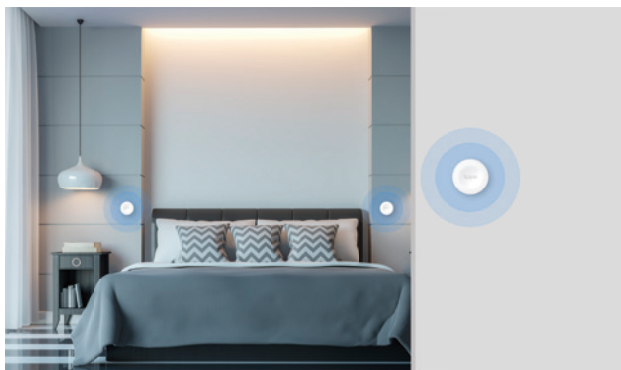

Control From Multiple Locations

The Tapo smart button enables control of multiple lights, electronics, and small appliances. It's possible to control your smart appliances from two or more locations.