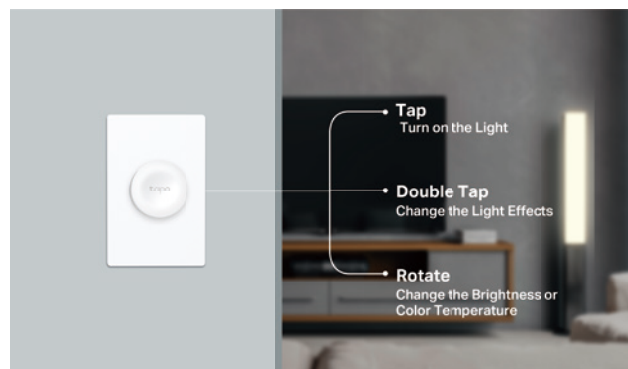

4 Buttons in 1

You can program tap, double tap, and rotate options to trigger four different actions with a single button. Enjoy more flexibility with a single programmable button and Tapo ecosystem.