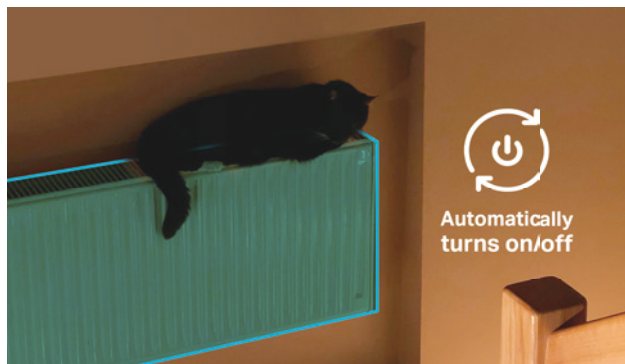

▶ Home Automation

Automatically turns on/off home electronics when settings fall outside their preset ranges.