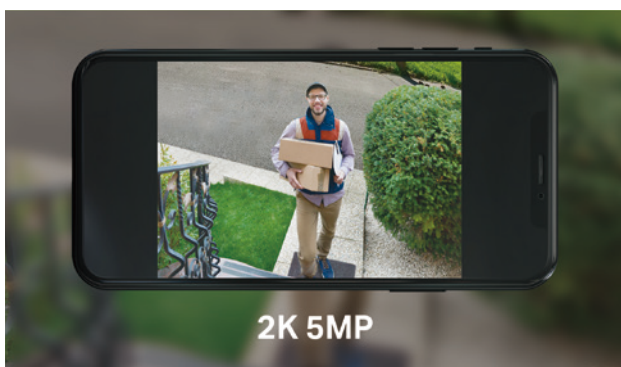

Always Know Who's There

Video Doorbell Camera Kit

Tapo D230S1

▶ 2K 5MP, 160°FOV

Capture 4:3 head-to-toe images with high resolution.

▶ Color Night Vision

Reveal high-fidelity details and colors at night with the starlight sensor.

Tapo D200S1

Video Doorbell
Camera Kit

1080p Full HD, 180° FOV

Get a 16:9 picture with a high-resolution camera embedded in the doorbell.

Removable & Rechargeable Battery

Provides flexibility with installation and routine use.