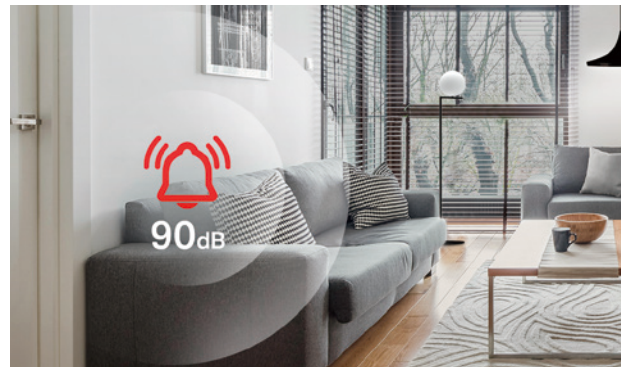

Alarm Audio

Features a 90 dB alarm audio loud enough to be heard from every corner of your home. Press the button to mute the sound when you find the leak.