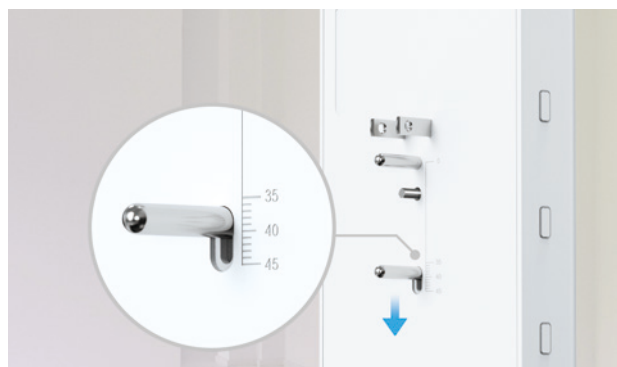

Equipped with 1 USB-C port (PD) and 2 USB-A ports (QC3.0), both delivering up to 18W of power.

Smart Night Light

Turns on automatically when ambient lighting becomes insufficient with the built-in dusk-to-dawn sensor. Never have trouble finding the outlets in the dark.

Adjustable Stabilizing Post

Mounts to any kind of wall outlet firmly with ease. No need to worry about it falling off.

Compatible with Matter

Matter, a new smart home connectivity standard, can integrate all certified accessories into your preferred platform. Tapo will be bringing Matter support to a range of products this year.