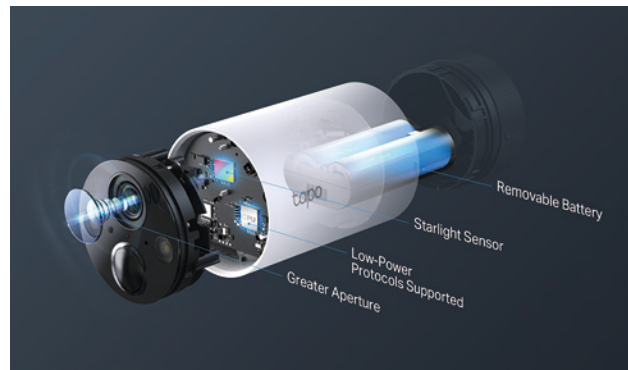

▶ 180-Day Long Battery Life^Δ

The rechargeable and removable battery with low-power protocols extend your usage time.