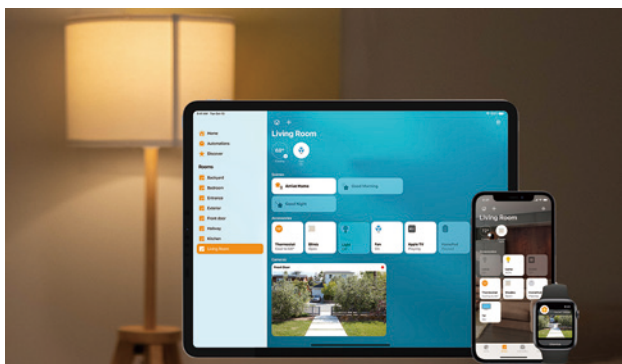

Tapo L930

▶ A Blaze of Color

With 16 million colors to choose from, Tapo L930 offers 50 separate color zones with default lighting effects on the app.

▶ 1000 lm for Illumination

Tapo L930 also works for general lighting with its extra high-lumen white LEDs.

▶ Works with Apple HomeKit

Enables control via multiple Apple devices, using simple vocal commands. Just ask Siri to control your smart lighting.

▶ Sync to Music

Adds more vibe by emitting dynamic lighting that responds to the beats you're playing aloud.