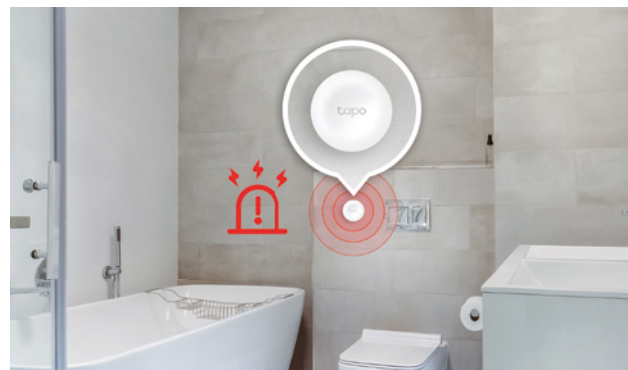

Smart Floodlight

Extend your smart lighting to outdoor spaces, and light up your yard for better night views and security.

Control It Your Way

Smart Button

Tapo S200D & S200B

Control From Multiple Locations

The Tapo smart button enables control of multiple lights, electronics, and small appliances. It's possible to control your smart appliances from two or more locations.

One-Click Alarm

Helps keep your vulnerable loved ones safe with a button for them to press and notify you if anything unfortunate happens. Install the button near the shower, tub, or toilet for easier access for your loved ones.

Collective Control

Set up the Tapo App to coordinate with other Tapo small devices, such as lights and plugs. Press the button (once, twice, or rotate) for your customized functions.

4 Buttons in 1

You can program tap, double tap, and rotate options to trigger four different actions with a single button. Enjoy more flexibility with a single programmable button and Tapo ecosystem.