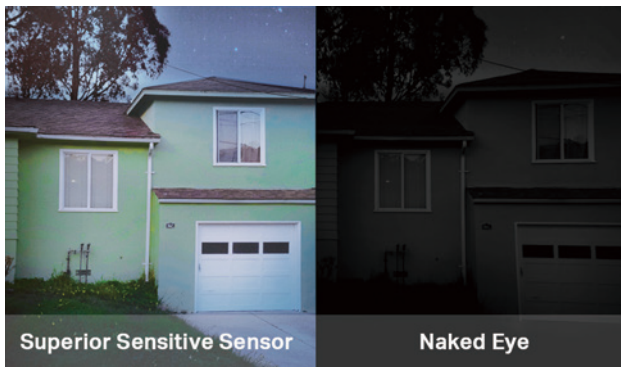

Outdoor Pan/Tilt Security Wi-Fi Camera

Capture Everything Around

Tapo C525WB

▶ Color Night Vision with Superior Sensitive Sensor

Produce bright-colored and crisp digital images in total darkness. Feel its superiority at night.

▶ Smart AI Detection and Notification

Smart AI identifies people, pets, and vehicles, notifying users as needed.

▶ Smart Motion Tracking

Precisely tracks and follows a subject, keeping it within the camera's field of view with high speed.