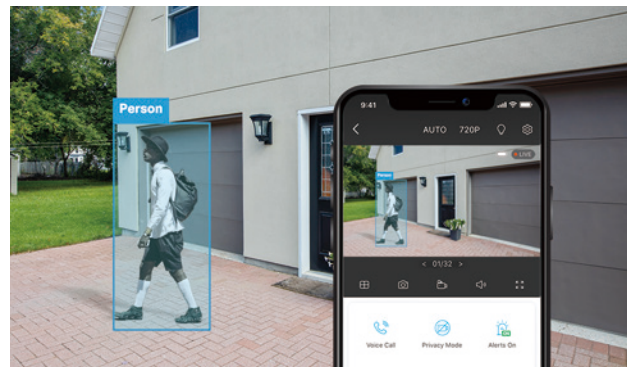

Outdoor Pan/Tilt Security Wi-Fi Camera

Capture Everything Around

Tapo C525WB

▶ Color Night Vision with Superior Sensitive Sensor

Produce bright-colored and crisp digital images in total darkness. Feel its superiority at night.

▶ Smart AI Detection and Notification

Smart AI identifies people, pets, and vehicles, notifying users as needed.

▶ Smart Motion Tracking

Precisely tracks and follows a subject, keeping it within the camera's field of view with high speed.